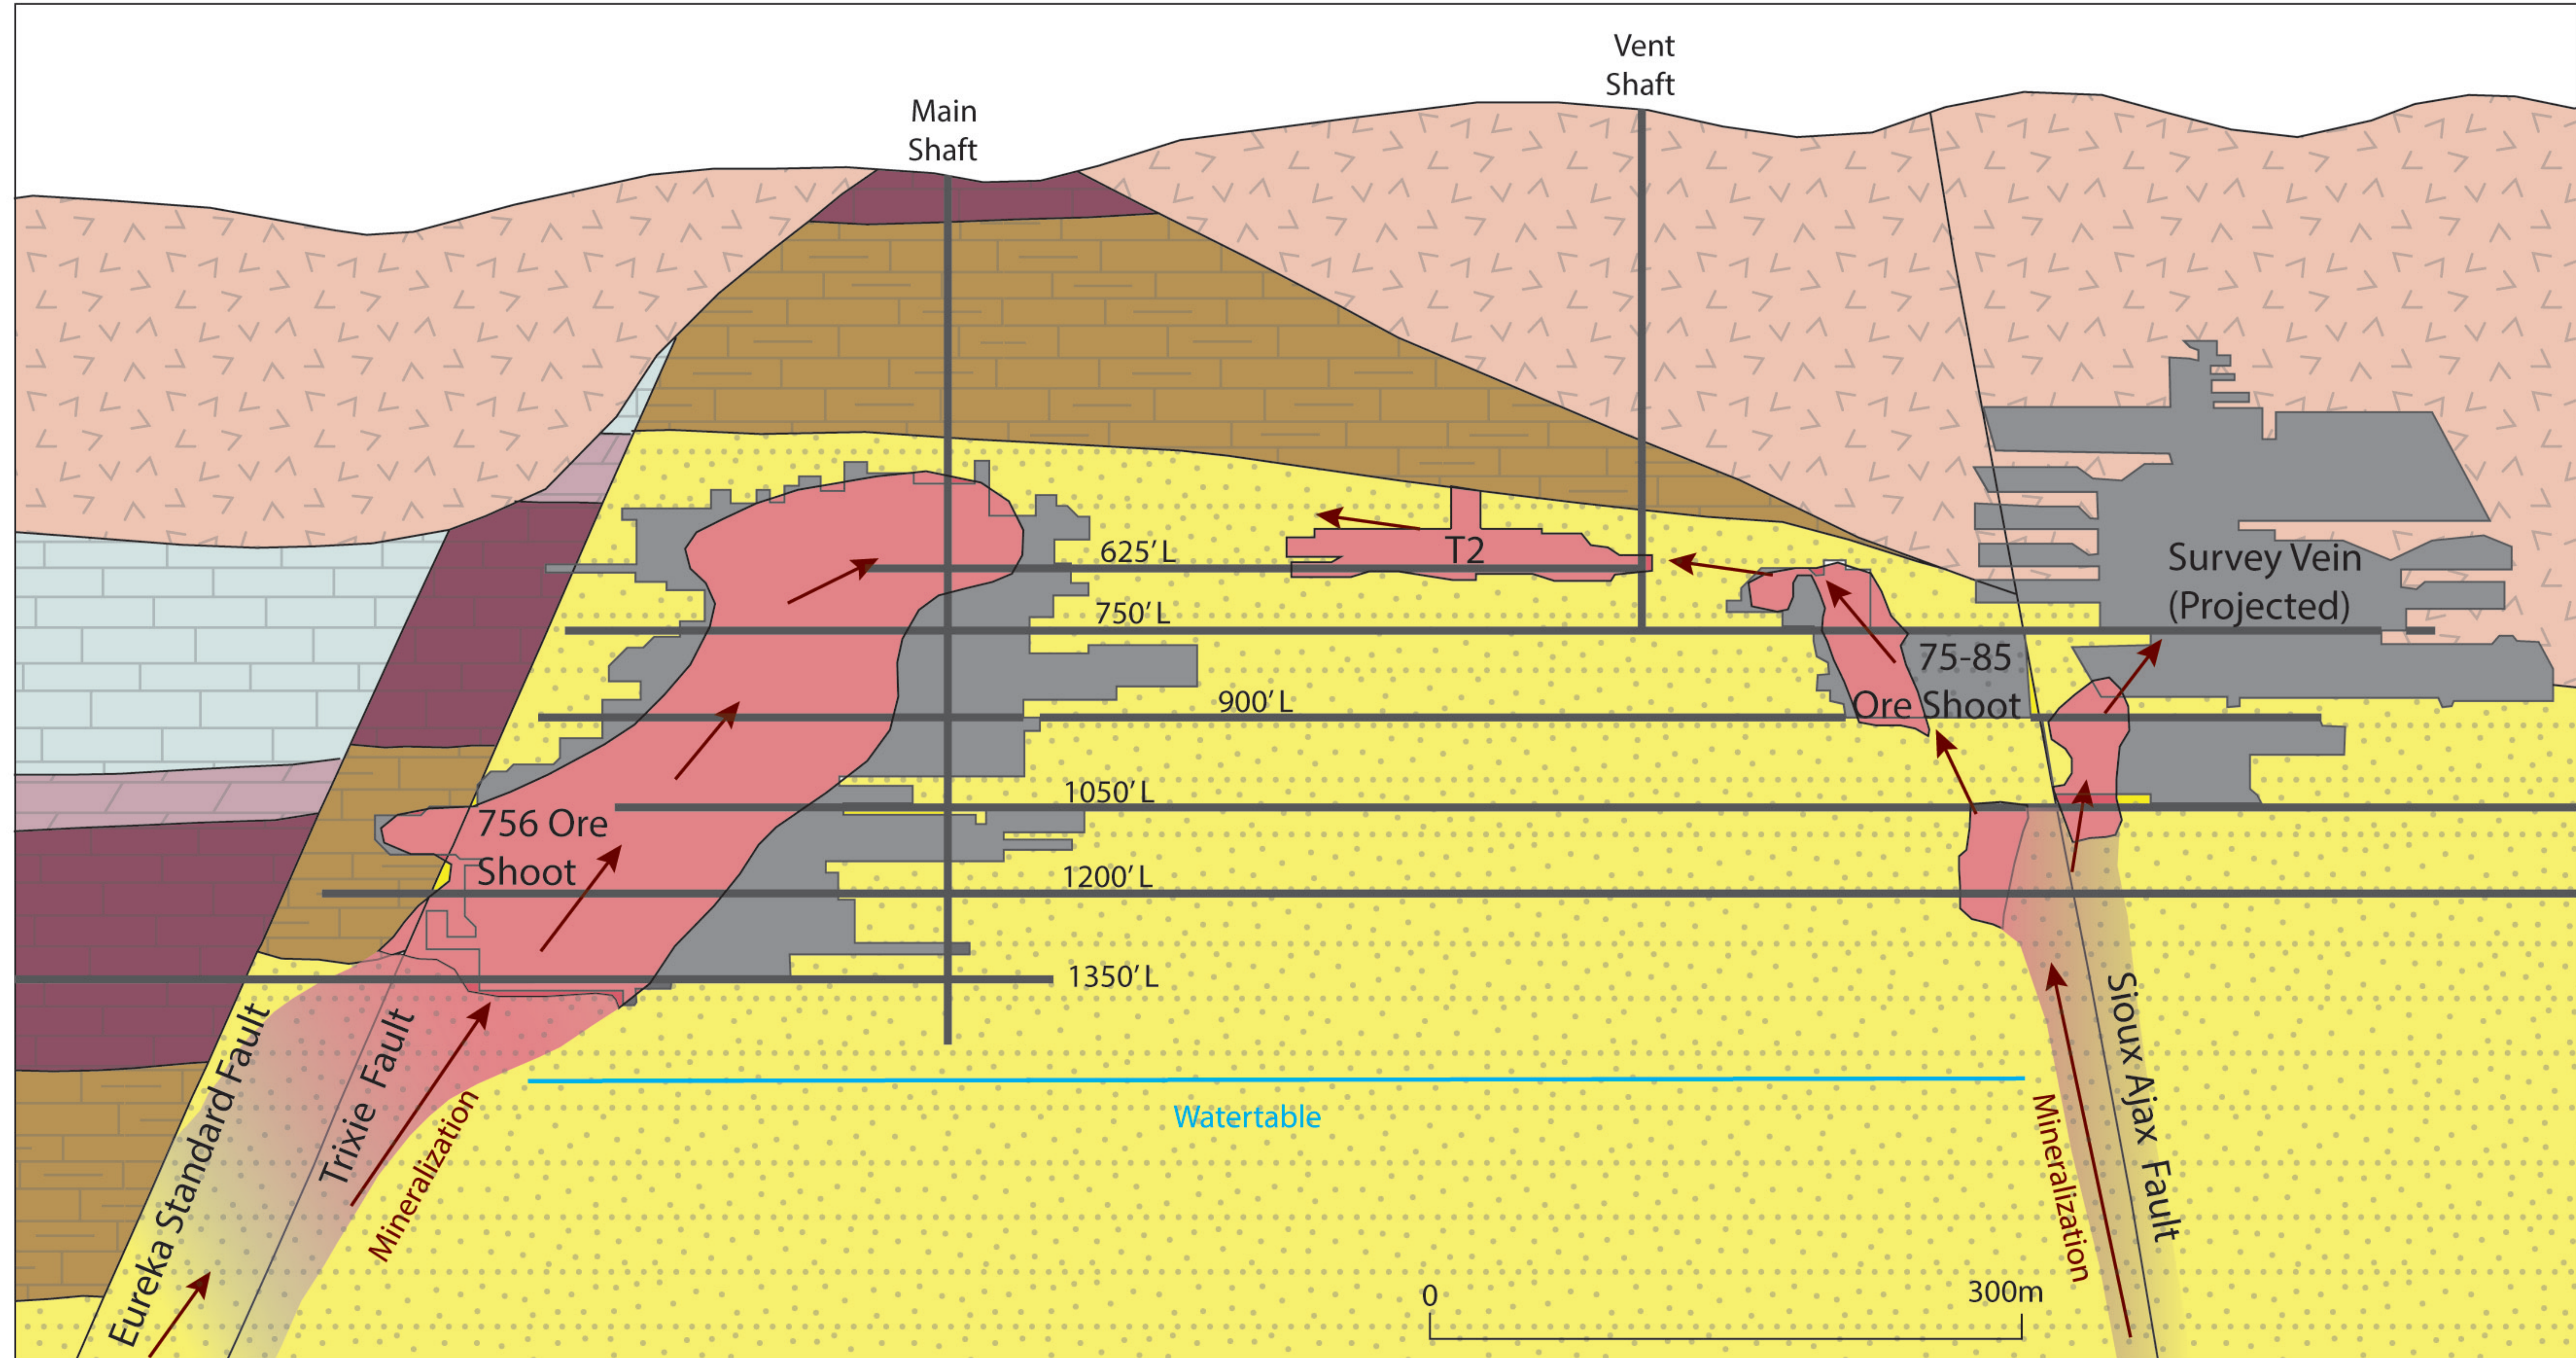

North

South

- Volcanics
- Herkimer Formation
- Dagmar Formation
- Teutonic Formation
- Ophir Formation
- Tintic Quartzite
- Workings
- Au Mineralization

Survey Vein
(Projected)

T2

75-85
Ore Shoot

756 Ore
Shoot

Watertable

Mineralization

Sioux Ajax Fault

Trixie Fault

Eureka Standard Fault

Main Shaft

Vent Shaft

0 300m